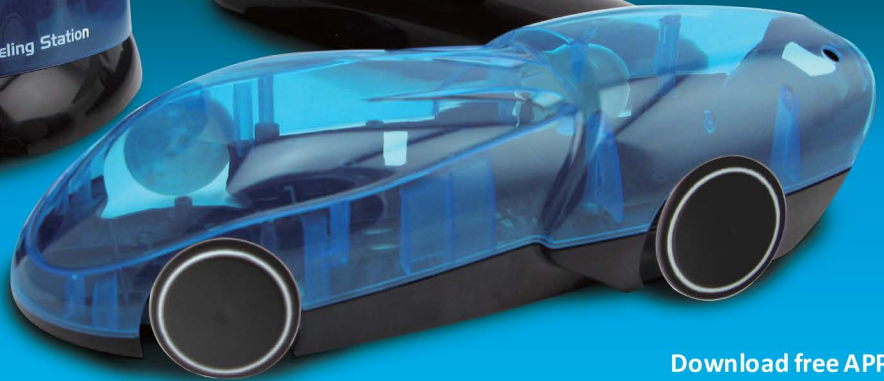

i-H2GO

fuel cell inside The world's most technologically advanced toy car

EXPERIENCE THE FUTURE NOW!

Download free APP

Smartphone RC Hydrogen Powered Car

Compatible with Android and iOS
Auto-Detect Interactive System
Race your car with Friends!

SMARTPHONE CONTROL

No extra batteries required: the refueling station is recharged using either a solar panel (included) or a USB / PC connection.

Solar panel

Pump

PC with USB port

(cable included)

i-H2GO runs on hydrogen fuel cells, fueled up using a real-working hydrogen station. The station can be powered up using either a solar panel (included) or a USB cord to plug into your PC. Once it is ready – the car's fuel tank can be filled up within one quick pump action!

H₂O

O₂

H₂

Oxygen will be released back into the air

Hydrogen is the energy that will be converted to electricity using a fuel cell located at the center of the i-H2GO

 **i-H2GO**

fuel cell inside The world's most technologically advanced toy car

i-H2GO

fuel cell inside The world's most technologically advanced toy car

EXPERIENCE THE FUTURE NOW!

Steering system

H2 refueling port

Disc Wheels

COOL FEATURE !

Speed lock liberates your finger from the accelerator, like a cruise control function. This can maintain the car's constant speed so you can freely drive left to right