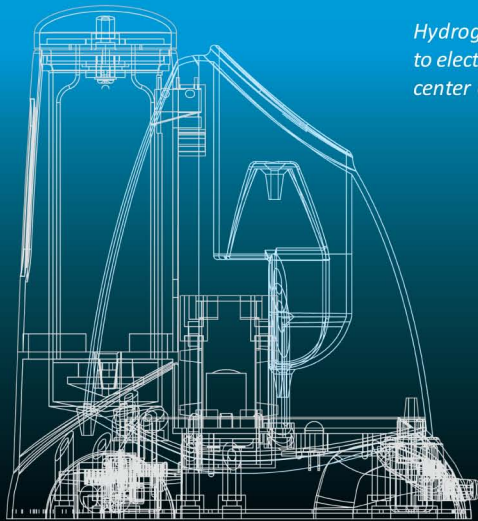

SMARTPHONE CONTROL

No extra batteries required: the refueling station is recharged using either a solar panel (included) or a USB / PC connection.

Solar panel

Pump

PC with USB port

(cable included)

i-H2GO runs on hydrogen fuel cells, fueled up using a real-working hydrogen station. The station can be powered up using either a solar panel (included) or a USB cord to plug into your PC. Once it is ready – the car's fuel tank can be filled up within one quick pump action!

H₂O

O₂

H₂

Oxygen will be released back into the air

Hydrogen is the energy that will be converted to electricity using a fuel cell located at the center of the i-H2GO

 **i-H2GO**

fuel cell inside The world's most technologically advanced toy car