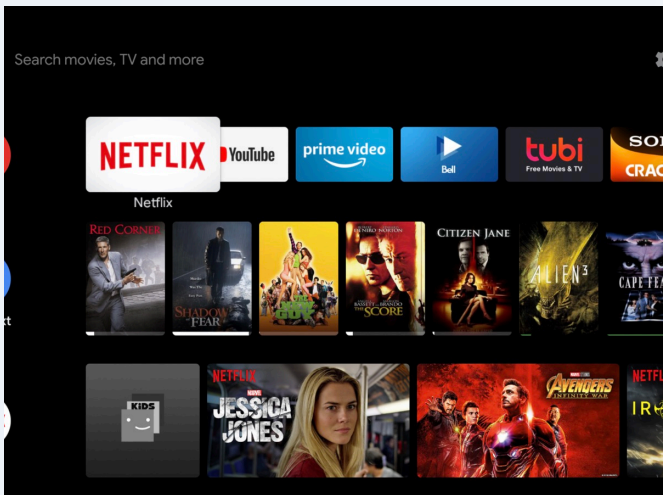

The stereo speakers will provide a super sound for a total cinematic immersion. It also offers Bluetooth to connect to external speakers

Led

Full HD

Up to 120"

androidtv

Wi-Fi

Bluetooth

310x260x113.5mm

kg

Specifications

Technology

Display technology: LCD
 Light source: LED
 LED light sources: last over 30.000 hours
 Contrast ratio: 3000:1
 Resolution: 1920 x 1080 pixel
 Resolution supported: 1920 x 1080 pixel
 Throw ratio: 1.4:1
 Screen size (diagonal): 20" to 120"
 Screen distance: 80 cm to 200 cm / 24"-60"
 Aspect ratio: 16:9
 Focus adjustment: manual
 Digital zoom (60-100%): yes
 Keystone adjustment: automatic (vertical) or manual
 4 corners correction: yes (45°)
 Internal memory: 16 GB