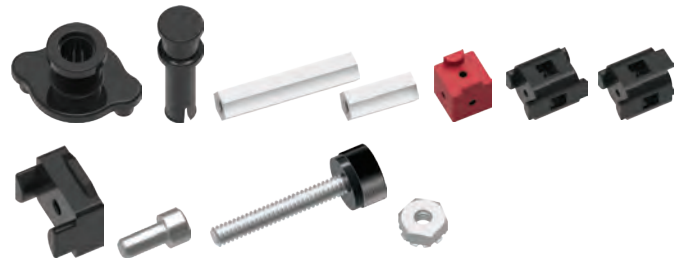

TETRIX PRIME Aluminum Plates

Part No.	Part Name	Quantity
41251	TETRIX PRIME 2 x 2 Hole Plate	2
41254	TETRIX PRIME 2 x 3 Hole Plate	2
41255	TETRIX PRIME 2 x 4 Hole Plate	2
41256	TETRIX PRIME 2 x 6 Hole Plate	2
41257	TETRIX PRIME 3 x 3 Hole Plate	2
41261	TETRIX PRIME 4 x 4 Hole Plate	2
41262	TETRIX PRIME 4 x 5 Hole Plate	2
41263	TETRIX PRIME 6 x 6 Hole Plate	2

TETRIX PRIME Aluminum Gussets

Part No.	Part Name	Quantity
41264	TETRIX PRIME 60-Degree Gusset	10
41265	TETRIX PRIME 90-Degree Gusset	10
41266	TETRIX PRIME 120-Degree Gusset	10

Gears and Motors

Part No.	Part Name	Quantity
40223	TETRIX PRIME 40-Tooth Plastic Gear	4
40224	TETRIX PRIME 80-Tooth Plastic Gear	16
40538	TETRIX Standard-Scale Servo Motor	1

Axle, Gear, & Servo Hardware

Part No.	Part Name	Quantity
40225	TETRIX PRIME 80 mm Steel Axle	6
40226	TETRIX PRIME 40 mm Steel Axle	6
40229	TETRIX PRIME D-Shaft Set Collar	8
40230	TETRIX PRIME Shaft Servo Hub	1
41260	TETRIX PRIME 16 mm Ball Skid Point	1
40227	TETRIX PRIME 8 mm x 6 mm Bronze Bushing	12
41665	TETRIX PRIME 6 mm Plastic Bushing Spacer	50
40232	TETRIX PRIME Servo Mounting Bracket	1
40228	TETRIX PRIME Beam Attachment Hub	4
39081	Servo Extension	1

Connecting Hardware

Part No.	Part Name	Quantity
40219	TETRIX PRIME Quick Rivet Connector	25
40220	TETRIX PRIME Quick Rivet Pegs	25
39107	TETRIX Stand-Off Posts 6-32 x 32 mm	12
41253	TETRIX Stand-Off Posts 6-32 x 16 mm	24
41267	TETRIX PRIME 16 mm Anchor Block	10
40216	TETRIX PRIME Straight Block Beam Connector	10
40217	TETRIX PRIME 90-Degree Cross Block Connector	10
40221	TETRIX PRIME Wing Nut	24
40516	Socket Head Cap Screw	100
40323	TETRIX PRIME Thumbscrew	25
39094	Keyp Nuts	100